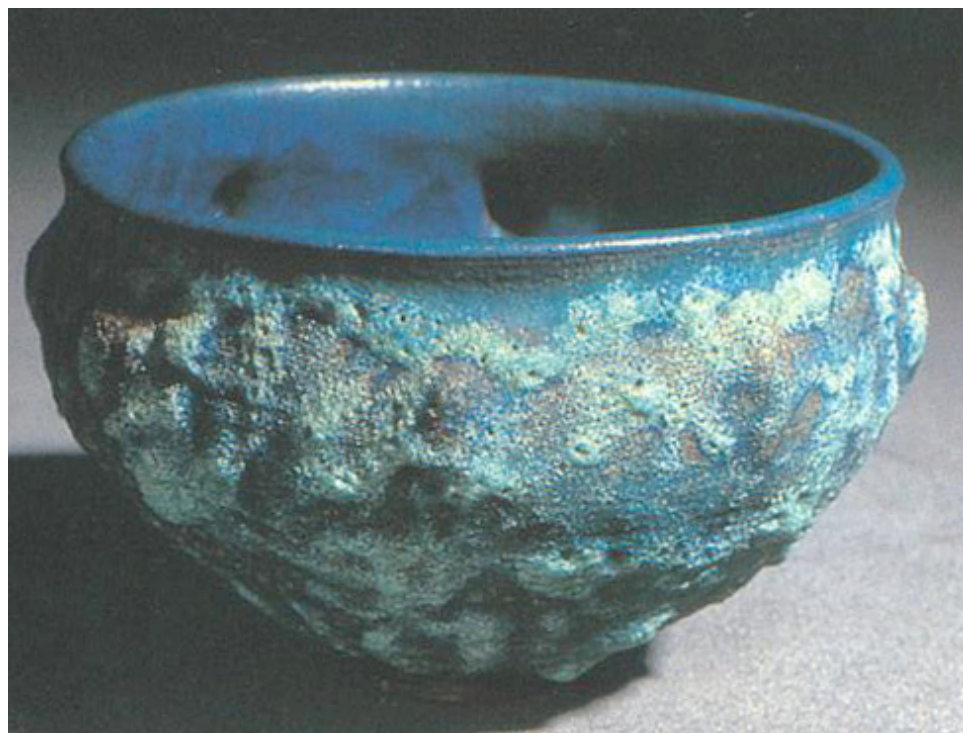

reform

GALLERY

Mary Tuthill Lindheim
Bowl with lava glaze

USA, 1965
13.5" x 10.25" x 3"

1,200